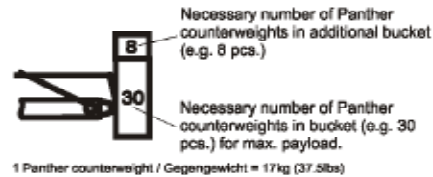

Rear side / Hintere Seite: